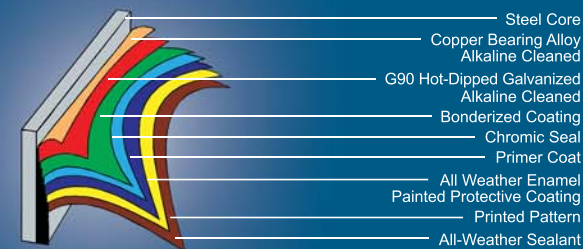

POOL WALL LAYERS OF TREATMENT:

Swim'n Play, Inc.
Makers of Fine Above Ground Pools®

313 Regina Avenue, Rahway, NJ 07065-4891
Phone: (732) 574-1500 • Fax: (732) 574-1551
www.swimnplay.com • email: info@swimnplay.com

Swim'n Play Authorized Dealer: _____