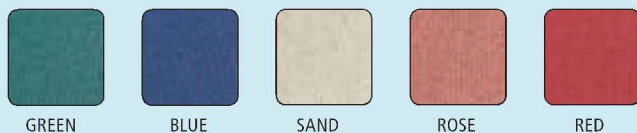

## COLORS FOR 1000 AND 2000 MODELS

GREEN

BLUE

SAND

ROSE

RED

Colors can be easily changed at a later date

STERLING 1000