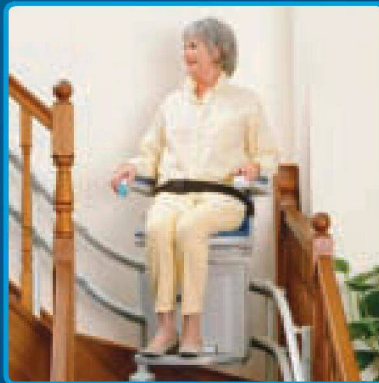

Sterling's versatile 2000 rail system will fit almost any staircase, no matter how complex

For more details and information visit our website: www.sterling-stairlifts.com