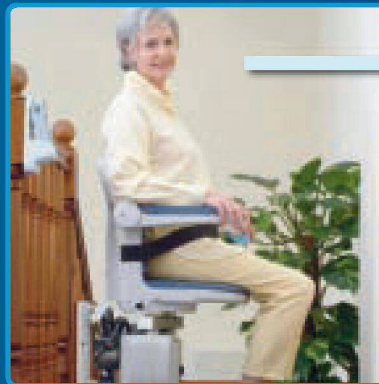

# STERLING 2000

The 2000 curved lift is designed to be comfortable, easy to use and look discreet in your home. No other curved track available can be fitted closer to the wall and leave so much free space on your stairs. This system has enabled Sterling to offer the tightest inside turns available in the industry. The 2000 will fit the most complex and ornate stairways ensuring you can remain mobile in the home you love.

The 2000 track hugs the stair edge tighter than any other curved rail currently available

With the power swivel seat option turning your chair at the top of the stairs couldn't be easier (also on 1000)