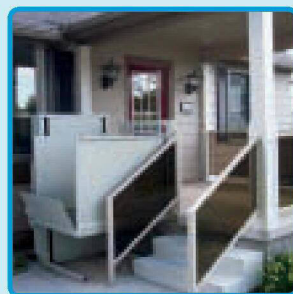

VERTICAL PLATFORM LIFTS