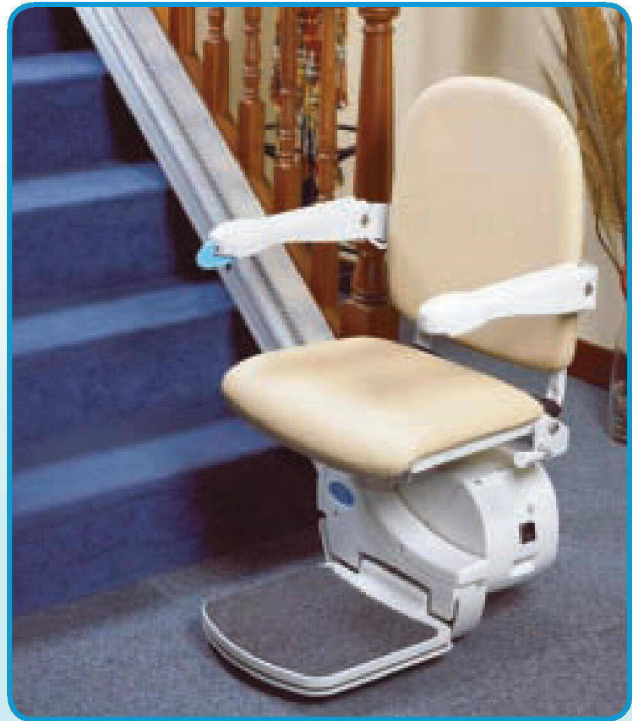

You can send the lift up and down the stairs with the push of a remote control button

Safety sensors ensure your lift will immediately stop if it meets an obstruction. Once removed the lift will start again

Discreetly hidden from view under the armrest, the key switch allows you to prevent the unauthorized use of your stairlift

An adjustable seatbelt offers additional safety and security when needed

The smooth, rounded armrests offer unrivaled support and comfort for getting into and out of the chair

Sterling lifts fold up when not in use. A power footrest option offers the ultimate convenience

# STERLING 950

The Sterling 950 stairlift has been designed to be both easy on the eye and the purse. It's loaded with features and benefits usually found on lifts costing significantly more. A large, comfortable swivel seat will transport you safely on your stairs and no matter where you park the lift the constant charging feature means it is always ready for the next journey. The slim aluminum track takes up minimal room on the stairs and its folded dimensions leave you with plenty of space when not in use. The clever diagnostic display also alerts you to any issues making it quicker and easier to resolve many problems without the need for further assistance.