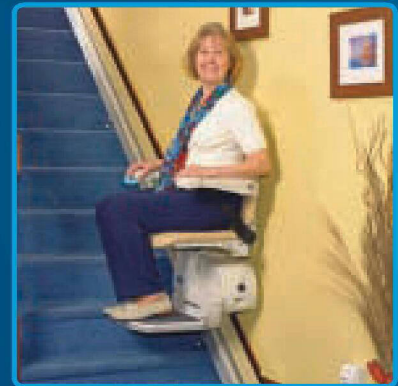

# STERLING 950

The Sterling 950 stairlift has been designed to be both easy on the eye and the purse. It's loaded with features and benefits usually found on lifts costing significantly more. A large, comfortable swivel seat will transport you safely on your stairs and no matter where you park the lift the constant charging feature means it is always ready for the next journey. The slim aluminum track takes up minimal room on the stairs and its folded dimensions leave you with plenty of space when not in use. The clever diagnostic display also alerts you to any issues making it quicker and easier to resolve many problems without the need for further assistance.

The 950 folds up to a slim 11¼" leaving plenty of space on your stairs

The swivel seat allows you to stand safely at the top while facing the landing

A very smooth and quiet ride allows you to travel comfortably and safely

The footplate finishes level with the landing making it easy to get off and onto the lift

The unique armrest design makes it easy to stand from the chair

Like all Sterling lifts the 950 comes with easy to use remote controls as standard