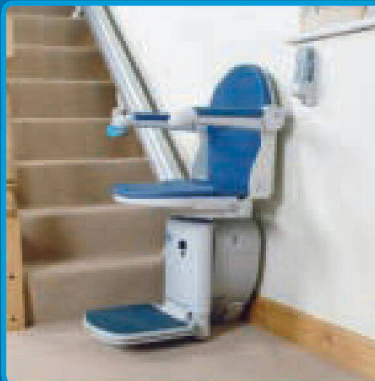

The footplate finishes level with the landing making it easy to get off and onto the lift

The unique armrest design makes it easy to stand from the chair

Like all Sterling lifts the 950 comes with easy to use remote controls as standard

The challenge of outdoor steps can also be overcome with the 1000 outdoor stairlift

A Perch seat option (also on 2000) is ideal for those with limited hip and knee flexibility

Sterling lifts are available with manual (950 & 1000) and powered (1000 & 2000) hinged tracks eliminating the problem of lower doorway or other obstructions

The SpaceSaver™ (also available on 2000 model) gives almost 3" of extra seat depth for when stairs are narrow and/or the user is tall

For the ultimate convenience the Sterling 1000 and 2000 come with an auto-fold footrest option