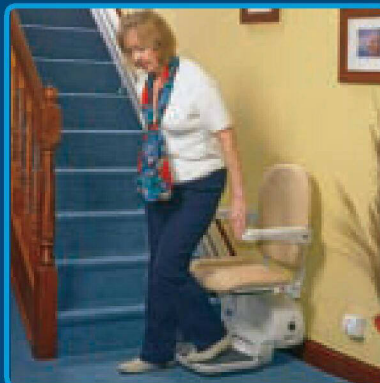

# STERLING 950

The Sterling 950 stairlift has been designed to be both easy on the eye and the purse. It's loaded with features and benefits usually found on lifts costing significantly more. A large, comfortable swivel seat will transport you safely on your stairs and no matter where you park the lift the constant charging feature means it is always ready for the next journey. The slim aluminum track takes up minimal room on the stairs and its folded dimensions leave you with plenty of space when not in use. The clever diagnostic display also alerts you to any issues making it quicker and easier to resolve many problems without the need for further assistance.

The 950 folds up to a slim 11¼" leaving plenty of space on your stairs

The swivel seat allows you to stand safely at the top while facing the landing

A very smooth and quiet ride allows you to travel comfortably and safely

The footplate finishes level with the landing making it easy to get off and onto the lift

The unique armrest design makes it easy to stand from the chair

Like all Sterling lifts the 950 comes with easy to use remote controls as standard