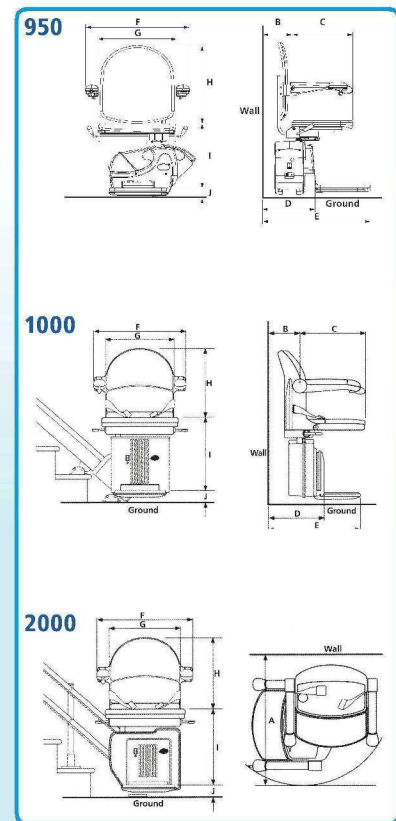

# STERLING STAIRLIFTS

SPECIFICATIONS	950	1000	2000
<b>A</b> Minimum swivel radius	26¾"	28½"	29"
<b>B</b> Minimum wall to seat back	3"	5¾"	6½"
<b>C</b> Seat depth	16½"	15¾"	15¾"
<b>D</b> Minimum folded width to footplate	11¼"	15¼"	15¾"
<b>E</b> Minimum open width to edge of footplate	23"	26½"	26¼"
<b>F</b> Armrest width – external	24½"	23½"	23½"
<b>G</b> Armrest width – internal	19"	17¼"	17¼"
<b>H</b> Seat back height	18¼"	16½"	16½"
<b>I</b> Footplate to seat height – standard seat	15¼" - 19¼"	18 - 22½"	20 - 25"
<b>I</b> Footplate to seat height – perch seat	NA	21 - 34¾"	26 - 30¾"
<b>J</b> Minimum footplate height	19¼"	3"	2¾"
Minimum track intrusion into staircase	6¼"	5½"	4½"
Minimum track intrusion into top landing (typical at 45°)	6"	3½"	NONE
Weight capacity	266 lbs.	302 lbs.	302 lbs.*
Speed	5" sec (approx)		
Power supply	24v DC battery		
Charger	110v	110v	110v
Maximum staircase angle	50°	56°	56°
OPTIONS			
Manual hinge	YES	YES	NO
Power hinge	NO	YES	YES
Power swivel	NO	YES	YES
Power footrest	NO	YES	YES
SpaceSaver™ seat	NO	YES	YES
Perch seat	NO	YES	YES