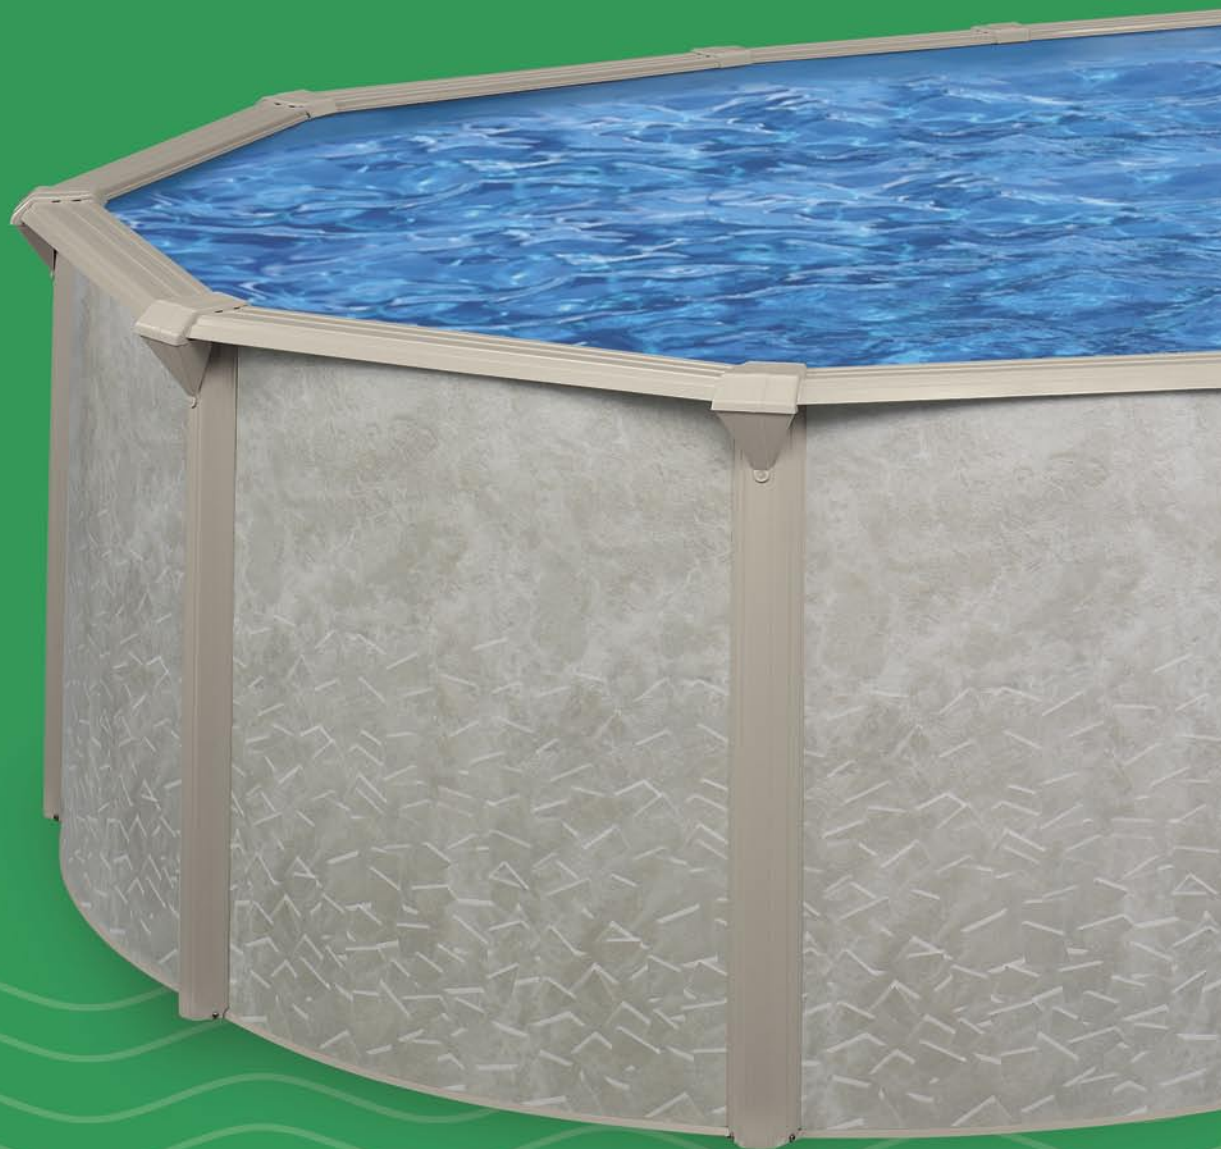

*We build fun...
and happy memories!*

Alpha