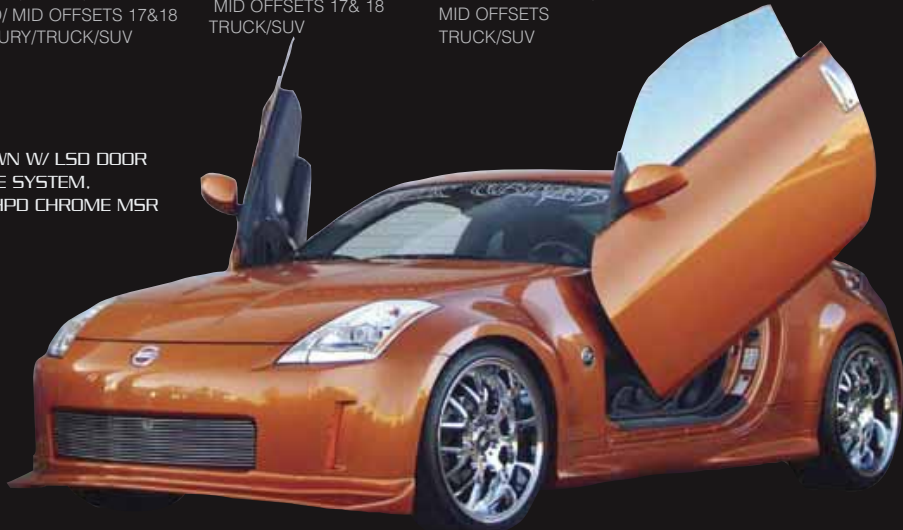

CABO

SHOWN W/ LSD DOOR
HINGE SYSTEM.
20" HPD CHROME MSR

3

PLAYER