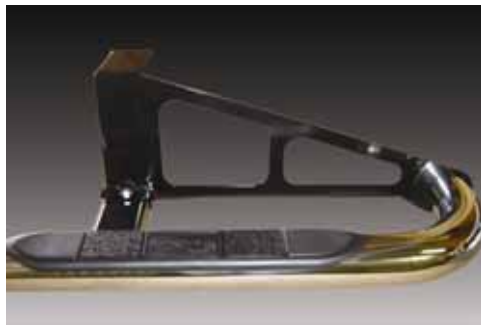

General Motors—Pickups

Year	Description	Polished Stainless Full Length
99-06	Ext. Cab Short Bed Silverado / Sierra (incl. '07 Classic)	SC-11004
07-Cur	Ext. Cab Short Bed Silverado / Sierra (excl. '07 Classic)	SC-11018
99-06	Ext. Cab Long Bed Silverado / Sierra (incl. '07 Classic)	SC-12004
07-Cur	Ext. Cab Long Bed Silverado / Sierra (excl. '07 Classic)	SC-12018
04-06	Crew Cab Short Bed 1500 (5.8' Bed) Silverado / Sierra (incl. '07 Classic)	SC-11005
07-Cur	Crew Cab Short Bed 1500 (5.8' Bed) Silverado / Sierra (excl. '07 Classic)	SC-11019
01-06	Crew Cab Short Bed 2500, 3500 (6.5' Bed) Silverado / Sierra (incl. '07 Classic)	SC-13005
07-Cur	Crew Cab Short Bed 2500, 3500 (6.5' Bed) Silverado / Sierra (excl. '07 Classic)	SC-13019
01-06	Crew Cab Long Bed 2500, 3500 Silverado / Sierra (incl. '07 Classic)	SC-12005
07-Cur	Crew Cab Long Bed 2500, 3500 Silverado / Sierra (excl. '07 Classic)	SC-12019

AUSTIN-HARLEY INC.