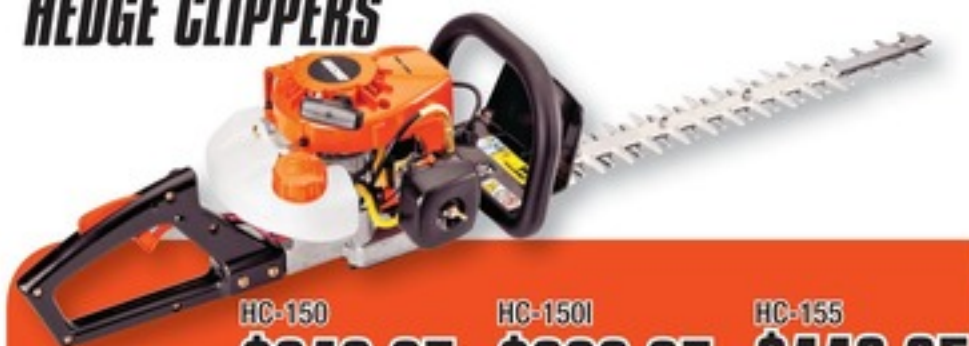

\$359.95

MSRP \$399.95

SRM-230U

\$399.95

MSRP \$469.95

SRM-265U

\$479.95

MSRP \$539.95

HEDGE CLIPPERS

HC-150

\$349.95

MSRP \$379.95

HC-150I

\$399.95

MSRP \$419.95

HC-155