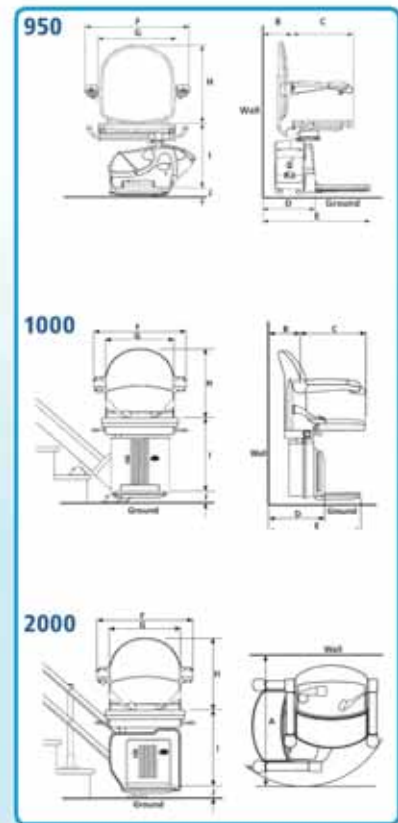

STERLING STAIRLIFTS

SPECIFICATIONS	950	1000	2000
A Minimum swivel radius	26¼"	28½"	29"
B Minimum wall to seat back	3"	5¼"	6½"
C Seat depth	16½"	15¼"	15¼"
D Minimum folded width to footplate	11¼"	15¼"	15¼"
E Minimum open width to edge of footplate	23"	26½"	26¼"
F Armrest width – external	24½"	23½"	23½"
G Armrest width – internal	19"	17¼"	17¼"
H Seat back height	18¼"	16½"	16½"
I Footplate to seat height – standard seat	15¼" - 19¼"	18 - 22½"	20 - 25"
I Footplate to seat height – perch seat	NA	21 - 34¼"	26 - 30¼"
J Minimum footplate height	19¼"	3"	2¼"
Minimum track intrusion into staircase	6¼"	5½"	4½"
Minimum track intrusion into top landing (typical at 45°)	6"	3½"	NONE
Weight capacity	266 lbs.	302 lbs.	302 lbs.*
Speed	5" sec (approx)		
Power supply	24v DC battery		
Charger	110v	110v	110v
Maximum staircase angle	50°	56°	56°

OPTIONS	950	1000	2000
Manual hinge	YES	YES	NO
Power hinge	NO	YES	YES
Power swivel	NO	YES	YES
Power footrest	NO	YES	YES
SpaceSaver™ seat	NO	YES	YES
Perch seat	NO	YES	YES

*with optional heavy duty kit

All Sterling stairlifts come with a five year motor and gearbox warranty. One year on all other parts. Please contact us for full warranty information.

Also available from Sterling