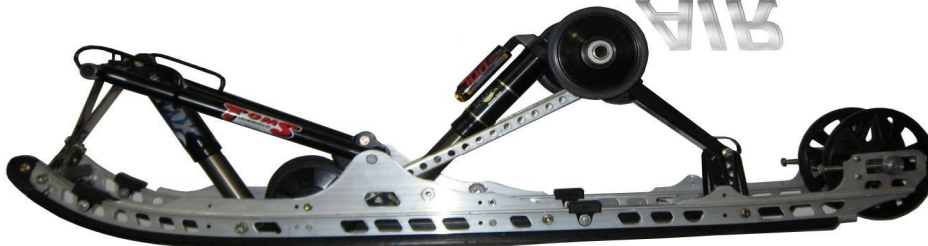

EVOLUTION AIR
EVOLUTION AIR

Front Ski Shocks

Fox Float 2

Rider Weight w/ Gear	MTN.	AGG. MTN	Trail	Agg. Trail	Jumping
50 lbs -170 lbs - Main Chamber	50 lbs	50 lbs	50lbs		55 lbs
171lbs - 200 lbs - Main Chamber	50 lbs	55 lbs	55 lbs	55 lbs	55 lbs
201 lbs - 230 lbs - Main Chamber	50 lbs	55 lbs	lbs	55lbs	55 lbs
231 lbs - 260 lbs - Main Chamber	55 lbs	55 lbs	55 lbs	55 lbs	55 lbs
261 lbs - 290 lbs - Main Chamber		55 lbs	55 lbs	55 lbs	55 lbs

Fox Float EVOL R

Rider Weight w/ Gear	MTN.	AGG. MTN	Trail	Agg. Trail	Jumping
150 lbs -170 lbs - Main Chamber	50 lbs	55 lbs	50 lbs	55 lbs	55 lbs
EVOL Chamber	80 lbs	80 lbs	80 lbs	80 lbs	90 lbs
171lbs - 200 lbs - Main Chamber	50 lbs	55 lbs	55 lbs	55 lbs	60 lbs
EVOL Chamber	80 lbs	80 lbs	80 lbs	80 lbs	90 lbs
201 lbs - 230 lbs - Main Chamber	50 lbs	60 lbs	60 lbs	60 lbs	60 lbs
EVOL Chamber	lbs	80 lbs	80 lbs	80 lbs	90 lbs
231 lbs - 260 lbs - Main Chamber	50 lbs	60 lbs	60 lbs	60 lbs	60 lbs
EVOL Chamber	80 lbs	80 lbs	80 lbs	80 lbs	90 lbs
261 lbs - 290 lbs - Main Chamber	50 lbs	55 lbs	55 lbs	lbs	60 lbs
EVOL Chamber	80 lbs	80 lbs	80 lbs	80 lbs	lbs

Fox Float X EVOL

Rider Weight w/ Gear	MTN.	AGG. MTN	Trail	Agg. Trail	Jumping
150 lbs -170 lbs - Main Chamber	50 lbs	55 lbs	50 lbs	55 lbs	55 lbs
EVOL Chamber	90 lbs	90 lbs	90 lbs	90 lbs	90 lbs
171lbs - 200 lbs - Main Chamber	55 lbs	55 lbs	55 lbs	60 lbs	60 lbs
EVOL Chamber	90 lbs	90 lbs	90 lbs	90 lbs	90 lbs
201 lbs - 230 lbs - Main Chamber	55 lbs	55 lbs	55 lbs	60 lbs	65 lbs
EVOL Chamber	90 lbs	90 lbs	90 lbs	90 lbs	90 lbs
231 lbs - 260 lbs - Main Chamber	60 lbs	60 lbs	60 lbs	60 lbs	65 lbs
EVOL Chamber	90 lbs	90 lbs	90 lbs	90 lbs	100 lbs
261 lbs - 290 lbs - Main Chamber	60 lbs	65 lbs	60 lbs	65 lbs	70 lbs
EVOL Chamber	90 lbs	90 lbs	90 lbs	90 lbs	100 lbs