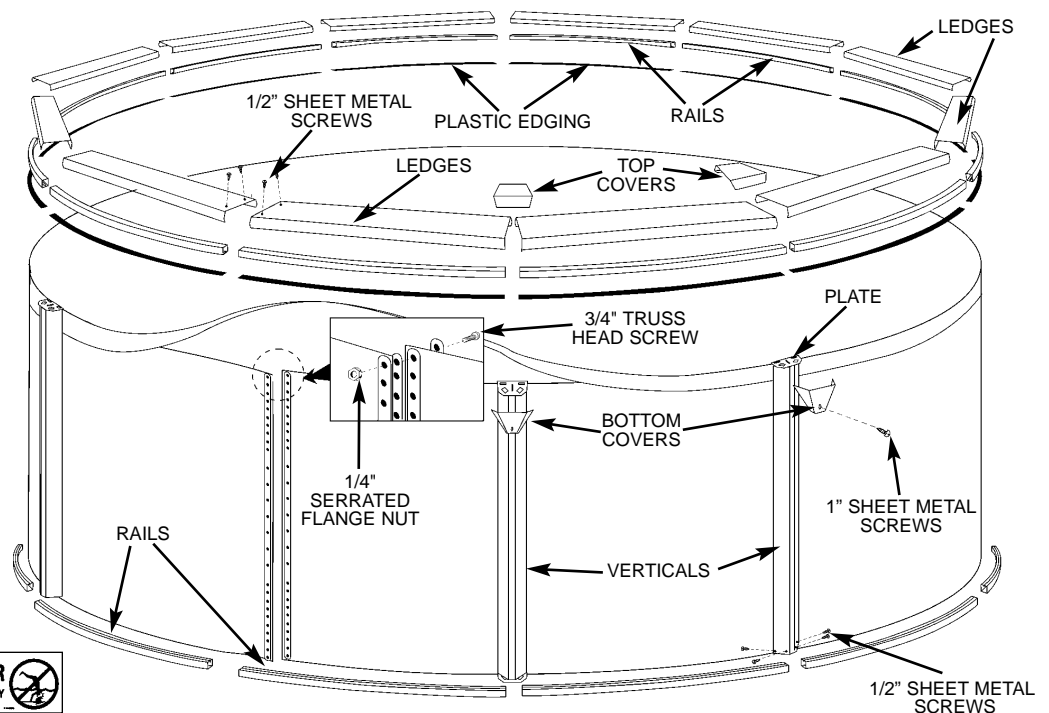

Description	Part No.	8'	12'	15'	18'	21'	24'	27'	30'	33'
POOL HARDWARE											
	#12 x 1/2 SHEET METAL SCREW	460199	90	100	100	120	140	160	180	200	240
	#10 X 1" SHEET METAL SCREW	460149	9	10	10	12	14	16	18	20	22
VERTICALS											
	BLUE STEEL VERTICAL	241695	9	10	10	12	14	16	18	20	22
LEDGES											
	35 3/4" BLUE STEEL LEDGE	241698	6	-	-	-	-	-	-	-	-
	43 15/16" BLUE STEEL LEDGE	241699	-	7	-	-	-	-	-	-	-
	55 1/2" BLUE STEEL LEDGE	241696	-	-	7	9	11	13	15	17	19
	35 3/4" BLUE STEEL LEDGE with "DO NOT DIVE" LABEL	241698BL	1	-	-	-	-	-	-	-	-
	43 15/16" BLUE STEEL LEDGE with "DO NOT DIVE" LABEL	241699BL	-	1	-	-	-	-	-	-	-
	55 1/2" BLUE STEEL LEDGE with "DO NOT DIVE" LABEL	241696BL	-	-	1	1	1	1	1	1	1
	35 3/4" BLUE STEEL LEDGE with "DO NOT DIVE" LABEL	241698SL	2	-	-	-	-	-	-	-	-
	43 15/16" BLUE STEEL LEDGE with "DO NOT DIVE" LABEL	241699SL	-	2	-	-	-	-	-	-	-
	55 1/2" BLUE STEEL LEDGE with "DO NOT DIVE" LABEL	241696SL	-	-	2	2	2	2	2	2	2

CARTON 4

	33'x52" BLUE TWILL WALL	121478	-	-	-	-	-	-	-	-	1
WALL HARDWARE											
	3/4" TRUSS HEAD SCREW	460177	-	-	-	-	-	-	-	-	31
	1/4" SERRATED FLANGE NUT	460215	-	-	-	-	-	-	-	-	31

WARNING!
Pools are not designed for diving or jumping! Diving or jumping into an above ground pool may result in **DEATH** or serious **PERMANENT** injury!

ADULT SUPERVISION REQUIRED!