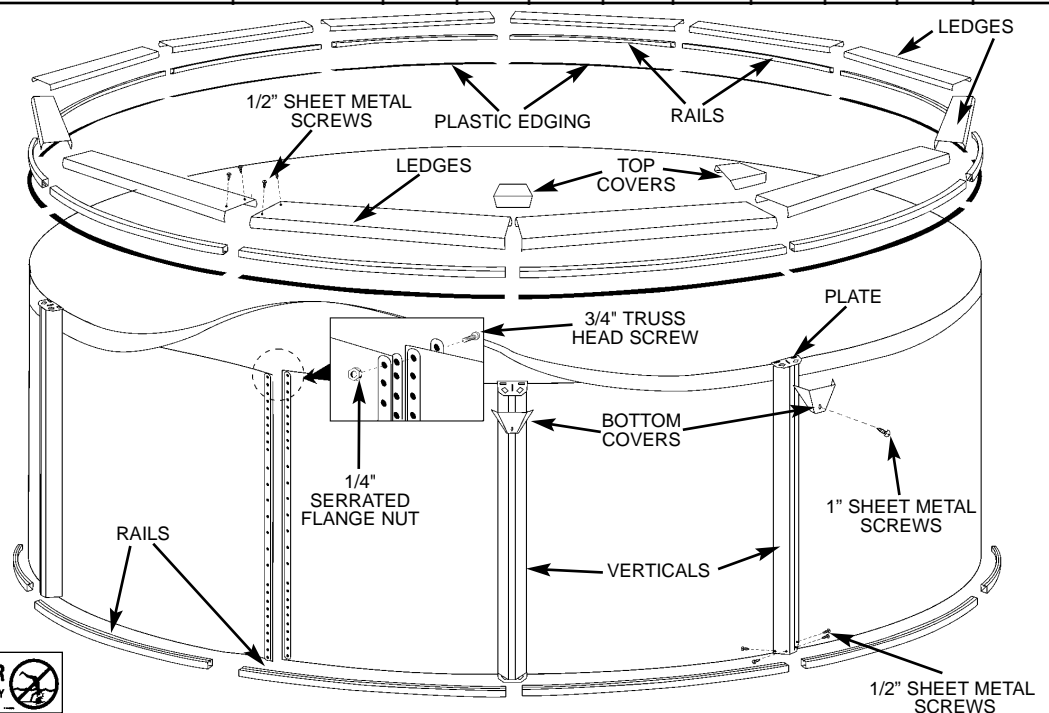

Description		Part No.	8'	12'	15'	18'	21'	24'	27'	30'	33'	
POOL HARDWARE												
	#12 x 1/2 SHEET METAL SCREW	460199	90	100	100	120	140	160	180	200	240	
	#10 X 1" SHEET METAL SCREW	460149	9	10	10	12	14	16	18	20	22	
VERTICALS												
	WHITE STEEL VERTICAL	48"	241591	9	10	10	12	14	16	18	20	22
		52"	241694									
LEDGES												
	35 3/4" WHITE STEEL LEDGE	241593	6	-	-	-	-	-	-	-	-	-
	43 15/16" WHITE STEEL LEDGE	241594	-	7	-	-	-	-	-	-	-	-
	55 1/2" WHITE STEEL LEDGE	241589	-	-	7	9	11	13	15	17	19	-
	35 3/4" WHITE STEEL LEDGE with "DO NOT DIVE" LABEL	241593BL	1	-	-	-	-	-	-	-	-	-
	43 15/16" WHITE STEEL LEDGE with "DO NOT DIVE" LABEL	241594BL	-	1	-	-	-	-	-	-	-	-
	55 1/2" WHITE STEEL LEDGE with "DO NOT DIVE" LABEL	241589BL	-	-	1	1	1	1	1	1	1	1
	35 3/4" WHITE STEEL LEDGE with "DO NOT DIVE" LABEL	241593SL	2	-	-	-	-	-	-	-	-	-
	43 15/16" WHITE STEEL LEDGE with "DO NOT DIVE" LABEL	241594SL	-	2	-	-	-	-	-	-	-	-
	55 1/2" WHITE STEEL LEDGE with "DO NOT DIVE" LABEL	241589SL	-	-	2	2	2	2	2	2	2	2

CARTON 4

	33' BLUE LAGOON WALL	48"	N/A	-	-	-	-	-	-	-	-	1
		52"	121354	-	-	-	-	-	-	-	-	-
WALL HARDWARE												
	3/4" TRUSS HEAD SCREW	460177	-	-	-	-	-	-	-	-	-	31
	1/4" SERRATED FLANGE NUT	460215	-	-	-	-	-	-	-	-	-	31

WARNING!
Pools are not designed for diving or jumping! Diving or jumping into an above ground pool may result in **DEATH** or serious **PERMANENT** injury!

ADULT SUPERVISION REQUIRED!