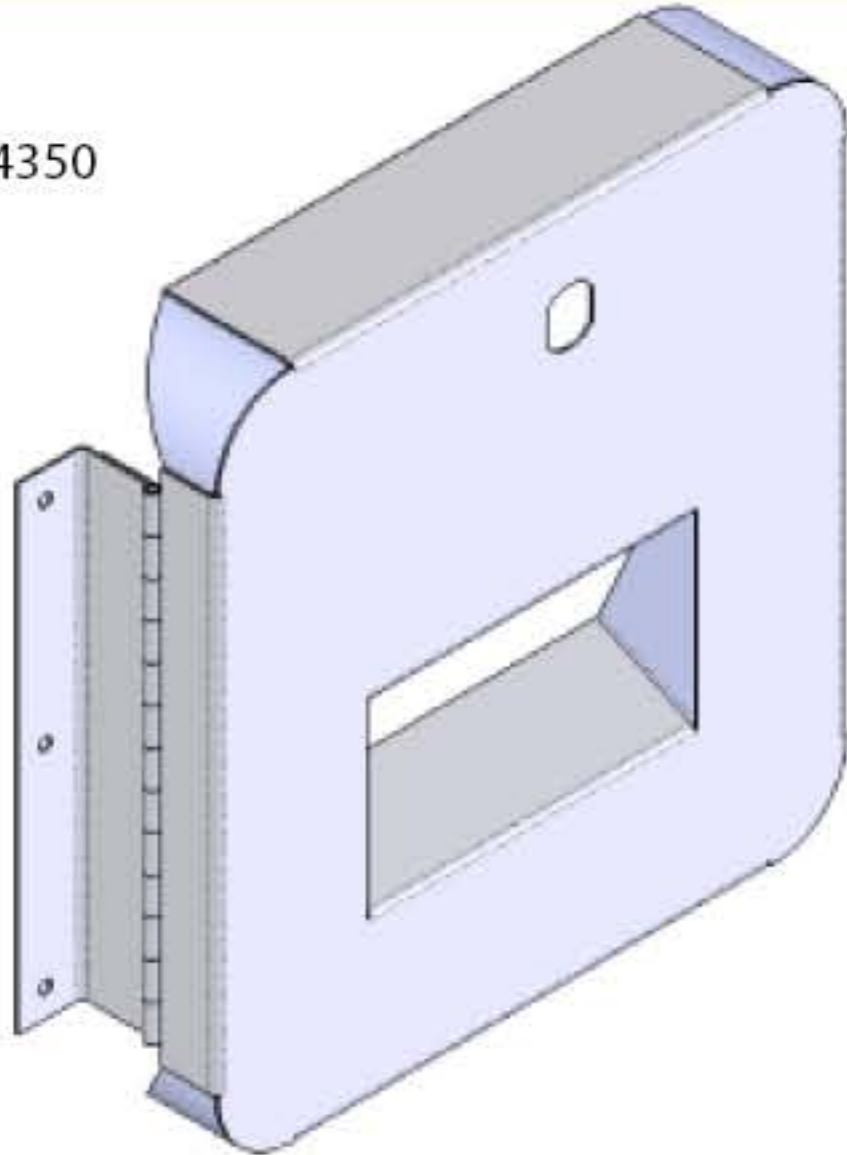

Thermo King Northwest, Inc.

Protect your SR2 Controller Settings With Our Tamper Resistant Door.

Part# 35-4350

- Great Look For Less Than \$200
- Light Weight Design
- Stainless Steel Construction
- Easy to Use
- Installs in Minutes
- Keyed Alike Available