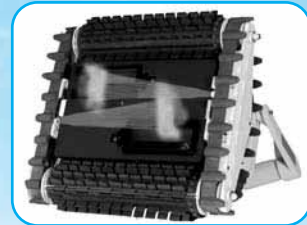

Working without hoses, the pool filter or costly to run booster pumps, Aquabot Turbo T-Solo Remote Control operates independently with its own reusable microfilter, vacuum pump and drive motor with navigation sensory built-in. Simply plug into its 24v power supply and press a button. Thats it. Nothing is more reliable or capable. Here are a few more reasons why:

- Unique systematic floor turning movements provides greater emphasis on-the-floor where the majority of the dirt resides, reducing wear and tear other cleaners incur requiring wasteful overlapping, lateral waterline movements just to move about the pool (spending up to 70% of their cleaning time on the walls) or attempting to learn a pool's various dimensions.
- The systematic cleaning movements ensure complete coverage of ANY pool without getting stuck in odd shaped areas.
- Rotating DeepClean™ brushes work in tandem with patented power washing jets to loosen waterline build-up and clean where brushes alone can't, including corners, seams and pores.
- Dirt and debris are vacuumed in through the largest vacuum port openings (for larger debris allowance) that are easily customizable for lower depth reach to pick up fine heavy sand, silt and pollen and greater water volume intake.

Rotating brushes break down debris while power washing jets flush up hard to reach dirt for easy vacuuming.

Specifications

Designed For Pools:	Up to 50' length of any shape or surface
Suggested Cleaning Time:	2-3 Hours
Auto-Shut Off:	Yes, automatically shuts off when cleaning cycle is completed
Customization:	Yes, digital power supply allows for up to a 7-hour cleaning cycle or automatic operation with existing or new pool auto-control equipment
Filtration:	Self-contained reusable 23-quart capacity filters all debris types down to 2 microns
Filtration Quantity:	5,000 Gallons per Hour
Pump Motor:	Individually sealed, brushless oil-filled for lubrication and cooling, plus water-cooled
Drive Motor:	Two individually sealed, oil-free water-cooled
Cord:	75' self-buoyant durable thermoplastic rubber (no chlorine corroding Kevlar™)
Power Supply:	StayCool™ All-weather resistant
Operating Protection:	Reset button protects from out of water or unintentional operation
Operating Cost:	Estimated 5¢ per cleaning cycle
Wattage:	140 Watts
Voltage:	115 V / 60 Hz, 24 V at cleaner
Warranty:	4 years prorated / 300 Cycles
Safety & Reliability:	Cleaner, cord and power supply are ETL listed to UL Standards — the highest safety and reliability certification in the industry
Unit Dimensions / Weight:	16" x 15" x 13" / 19 lbs
Shipping Dimensions / Weight:	17.5" x 17" x 19" / 37.25 lbs

Should you require more information or want to review comparisons, please visit us online at www.AquaProducts.com