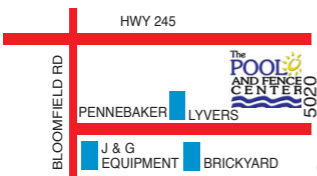

Spring Pool Openings

Starting At **$145**

502-348-8050

Toll Free: 1-888-899-2840

5020 Pennebaker Ave. Bardstown

Hours:

April - Sept.: Mon.-Fri. 9-6; Sat. 9-3

Oct. - March.: Tues.-Fri. 10-5:30; Sat. 10-2