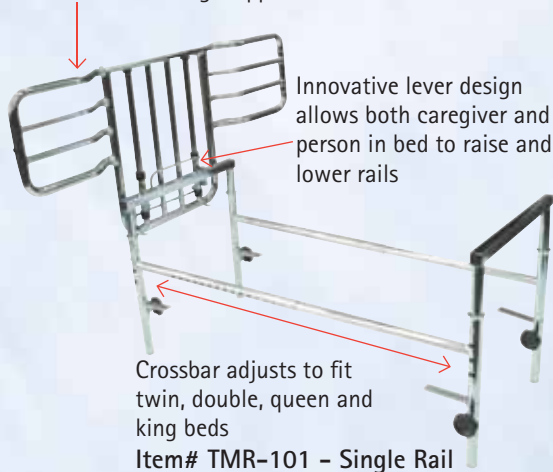

Available With Single or Double Rails

Single rails are ideal when the bed is placed against a wall. This is also a good option for couples sharing a bed and only one person requires assistance.

Specially-curved rails help to prevent limbs from becoming trapped between bed and rail

Use double rails when the bed is open on both sides to provide additional safety.

Adjustable rail height to fit different mattress thicknesses

Specifications:

Width of Rail: 40.5"
 Height of Rail: 18"
 Adjustable Crossbars: 46.5" to 74.5"
 Weight Capacity: 500 lbs.
 Manufactured with Chrome Plated Steel

WORLDWIDE PATENT PENDING

Finally... a true Bed Rail to fit any size home style bed is here!*

The Magic Rail is the most versatile, easy-to-use and perhaps the safest bed rail available for use with mattress and box-spring beds. It is fully adjustable to fit all bed sizes.