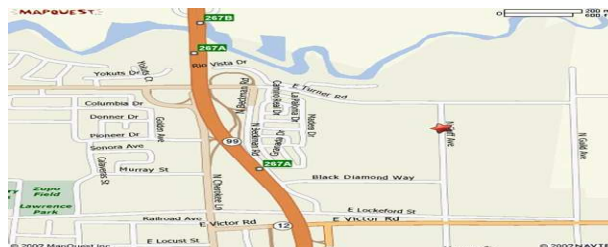

L O D I MOTORSPORTS

Is now owned by

... to offer you the very best of the best,
up and down the valley!

Take this flyer to our new location, register with your email,
and get a

FREE commemorative T-shirt!!

847 Cluff Avenue Lodi CA

Just off Hwy 99 at the E. Turner Rd exit

Be a part of history!

For more information call

209.524.1432 or 209.368.1400

www.dhcycles.net www.lodimotorsports.net