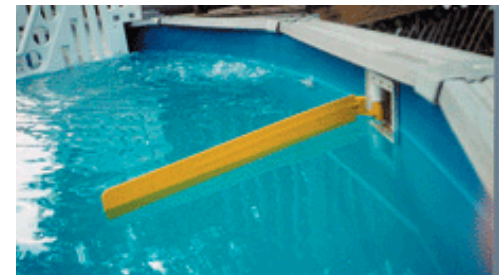

.....Everyday Low Price **\$33⁹⁹** each

Leaf Rake

- Designed for easy removal of leaves and debris
- Screen and frame completely covered with squeegee for scraping fine, loose debris on pool bottom

.....Everyday Low Price **\$26⁵⁰** each

New! Deluxe Leaf Skimmer

- Innovative puncture proof & tear resistant netting. Simply massage netting between fingers to close holes caused by debris.
- Pickup scoop edge for easier pool cleaning. Heavy duty design for all hard surfaced pools
- Easy, single finger release from telescopic pole.

.....Everyday Low Price **\$25⁹⁹** each

Skim-It

Fits most pool skimmers. Helps remove surface debris

.....Everyday Low Price **\$19⁹⁵** each

Pool Equipment

Automatic Pool Cleaners

Ranger — Above Ground Automatic Cleaner

The RANGER is simply the most efficient and dependable automatic pool cleaner you can buy. It will thoroughly clean your above ground pool — removing dirt, debris, bugs, twigs, leaves, and even pebbles. Plus, it requires no extra plumbing and incurs no additional energy costs.