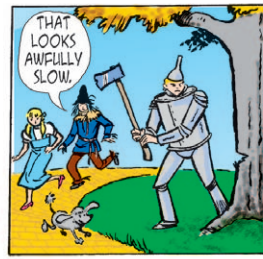

**FOLLOW
RT. 33**

Straw
by the square bale
\$6⁷⁵ bale
Every Scarecrow
Needs Some!

**Because
there is
no place
like
HILDRETH'S**

Husqvarna
CHAIN SAWS
Follow your
dream... on
Rt. 33...
Forget the
Axe!

\$259⁹⁵
340 • 16" Bar
other models in stock!

- **Culvert Pipe** Galvanized & Plastic Dual Wall — Collars & Fittings in stock!
 - **Carhartt Camo** Youth & Adult
 - **Hunting Boots**
- Let the Wizard Help You Get That 30-Point Buck!
-

Husqvarna Mowers... More Power for the Fearless!