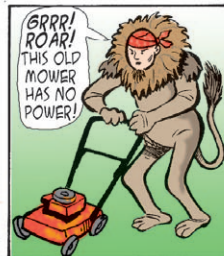

**FOLLOW
RT. 33**

Straw
by the square bale
\$6⁷⁵ bale
Every Scarecrow
Needs Some!

**Because
there is
no place
like
HILDRETH'S**

Husqvarna
CHAIN SAWS
Follow your
dream... on
Rt. 33...
Forget the
Axe!

\$259⁹⁵
340 • 16" Bar
other models in stock!

- **Culvert Pipe** Galvanized & Plastic Dual Wall — Collars & Fittings in stock!
 - **Carhartt Camo** Youth & Adult
 - **Hunting Boots**
- Let the Wizard Help You Get That 30-Point Buck!
-

Husqvarna Mowers... More Power for the Fearless!